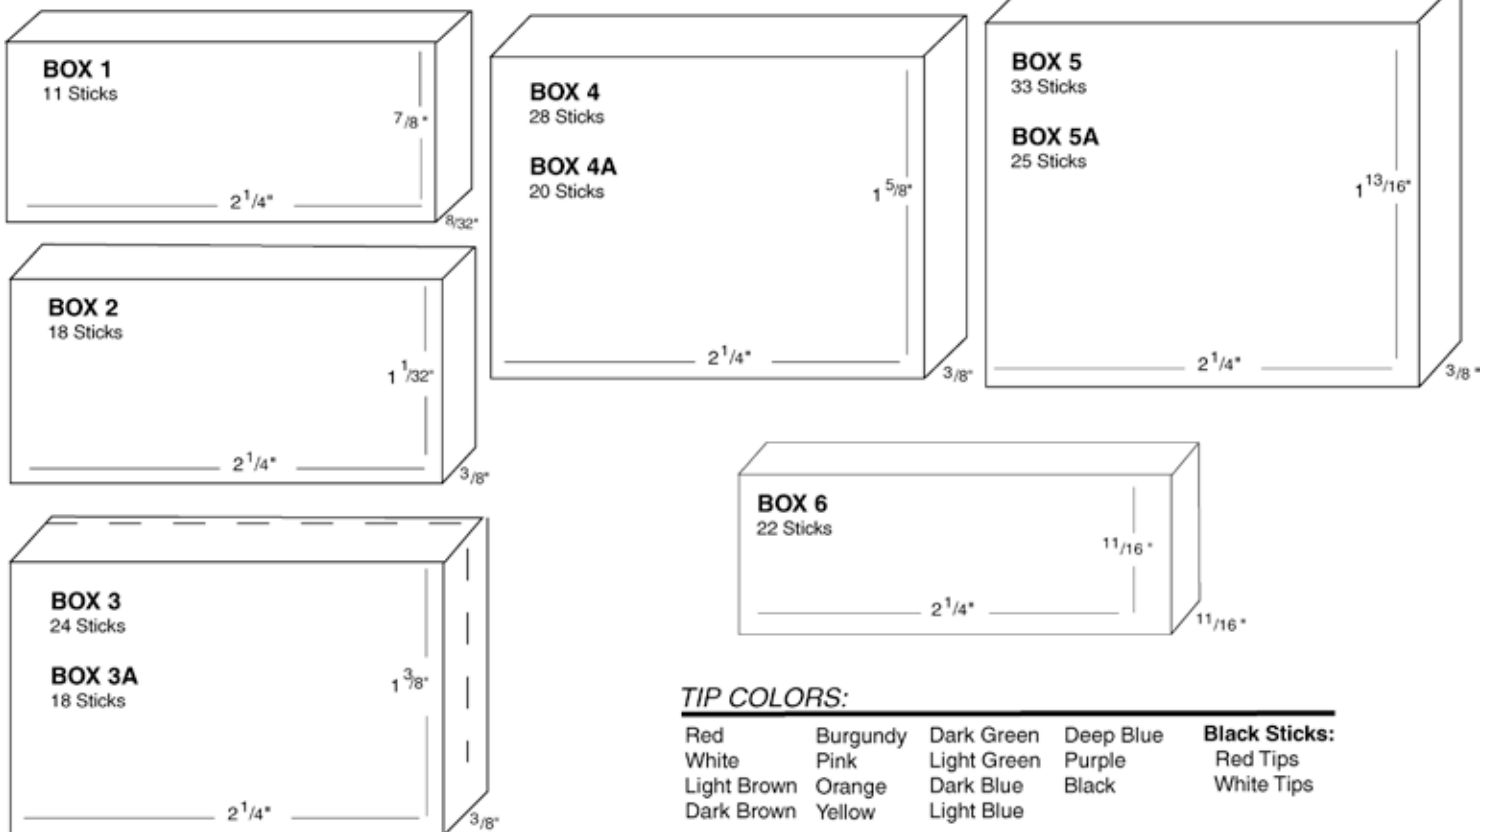

BOX MATCHES

Base prices include 1 color on standard board with presscoating. Prices are given per 1,000 boxes. Art and plate charges will be assessed on all first-time orders. F.O.B. San Francisco, CA. **Minimum order is 5,000.**

Base Prices					
	5,000	10,000	30,000	50,000	100,000
BOX 1	137.76	118.42	93.52	87.66	81.67
BOX 2	150.70	134.37	121.16	108.15	101.57
BOX 3	161.36	145.35	128.97	117.38	109.33
BOX 4	188.32	164.94	146.38	131.04	125.54
BOX 5	209.33	195.39	173.56	161.31	149.74
BOX 6	193.56	180.09	164.61	153.81	145.86
EXTRA COLOR	16.66	13.68	10.20	8.51	7.91

EXTRAS	Foil Board	Laid Paper	Black Stick
	BOX 1	33.32	10.35
BOX 2	35.12	11.57	15.69
BOX 3	39.84	13.49	17.62
BOX 4	46.82	16.14	21.63
BOX 5	51.53	17.65	27.41
BOX 6	42.08	15.01	24.17

Actual Sizes

TIP COLORS: