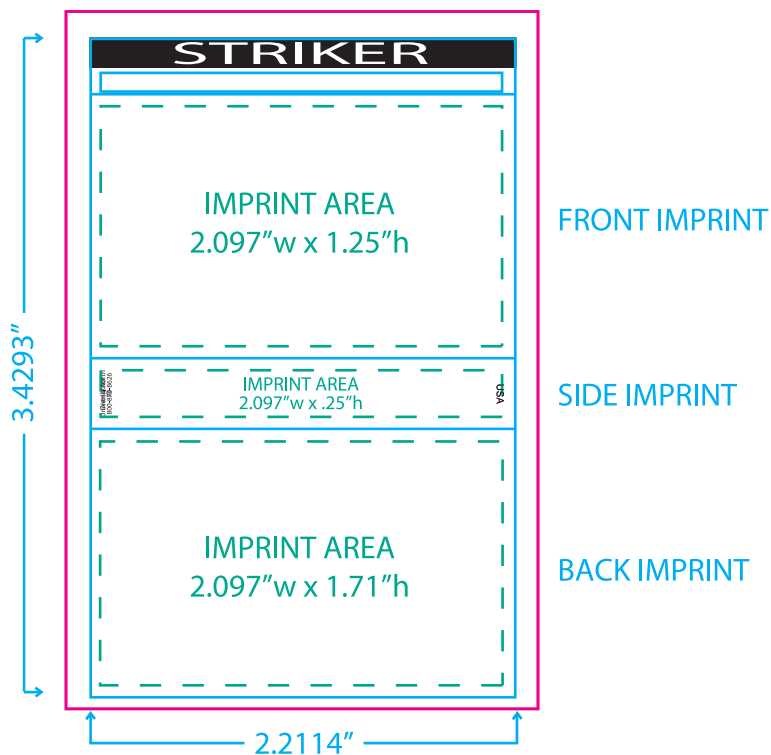

MAGENTA LINE IS THE BLEED LINE

Please convert all text to Outlines, Paths or Curves!!

Bleed all 4 edges of background color 2mm to allow for folding and cutting in final production.

Please specify Pantone® color numbers.